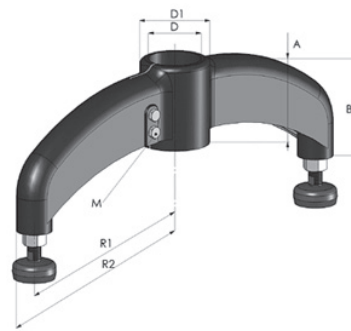

Type 3SB

| A (mm) | B (mm) | D1 (mm) | M (mm) | R1 (mm) | R2 (mm) |
|--------|--------|---------|--------|---------|---------|
| 85,0 | 145,0 | Ø80 | 16,0 | 224,0 | 245,0 |

RESULTAT = 5

| Type | D Thread | W Load |
|--------|-------------|-------------|
| 3SB381 | 38,10 mm | 1.000,00 kg |
| 3SB424 | 42,40 mm | 1.000,00 kg |
| 3SB483 | 48,30 mm | 1.000,00 kg |
| 3SB506 | 50,60 mm | 1.000,00 kg |
| 3SB603 | 60,30 mm | 1.000,00 kg |